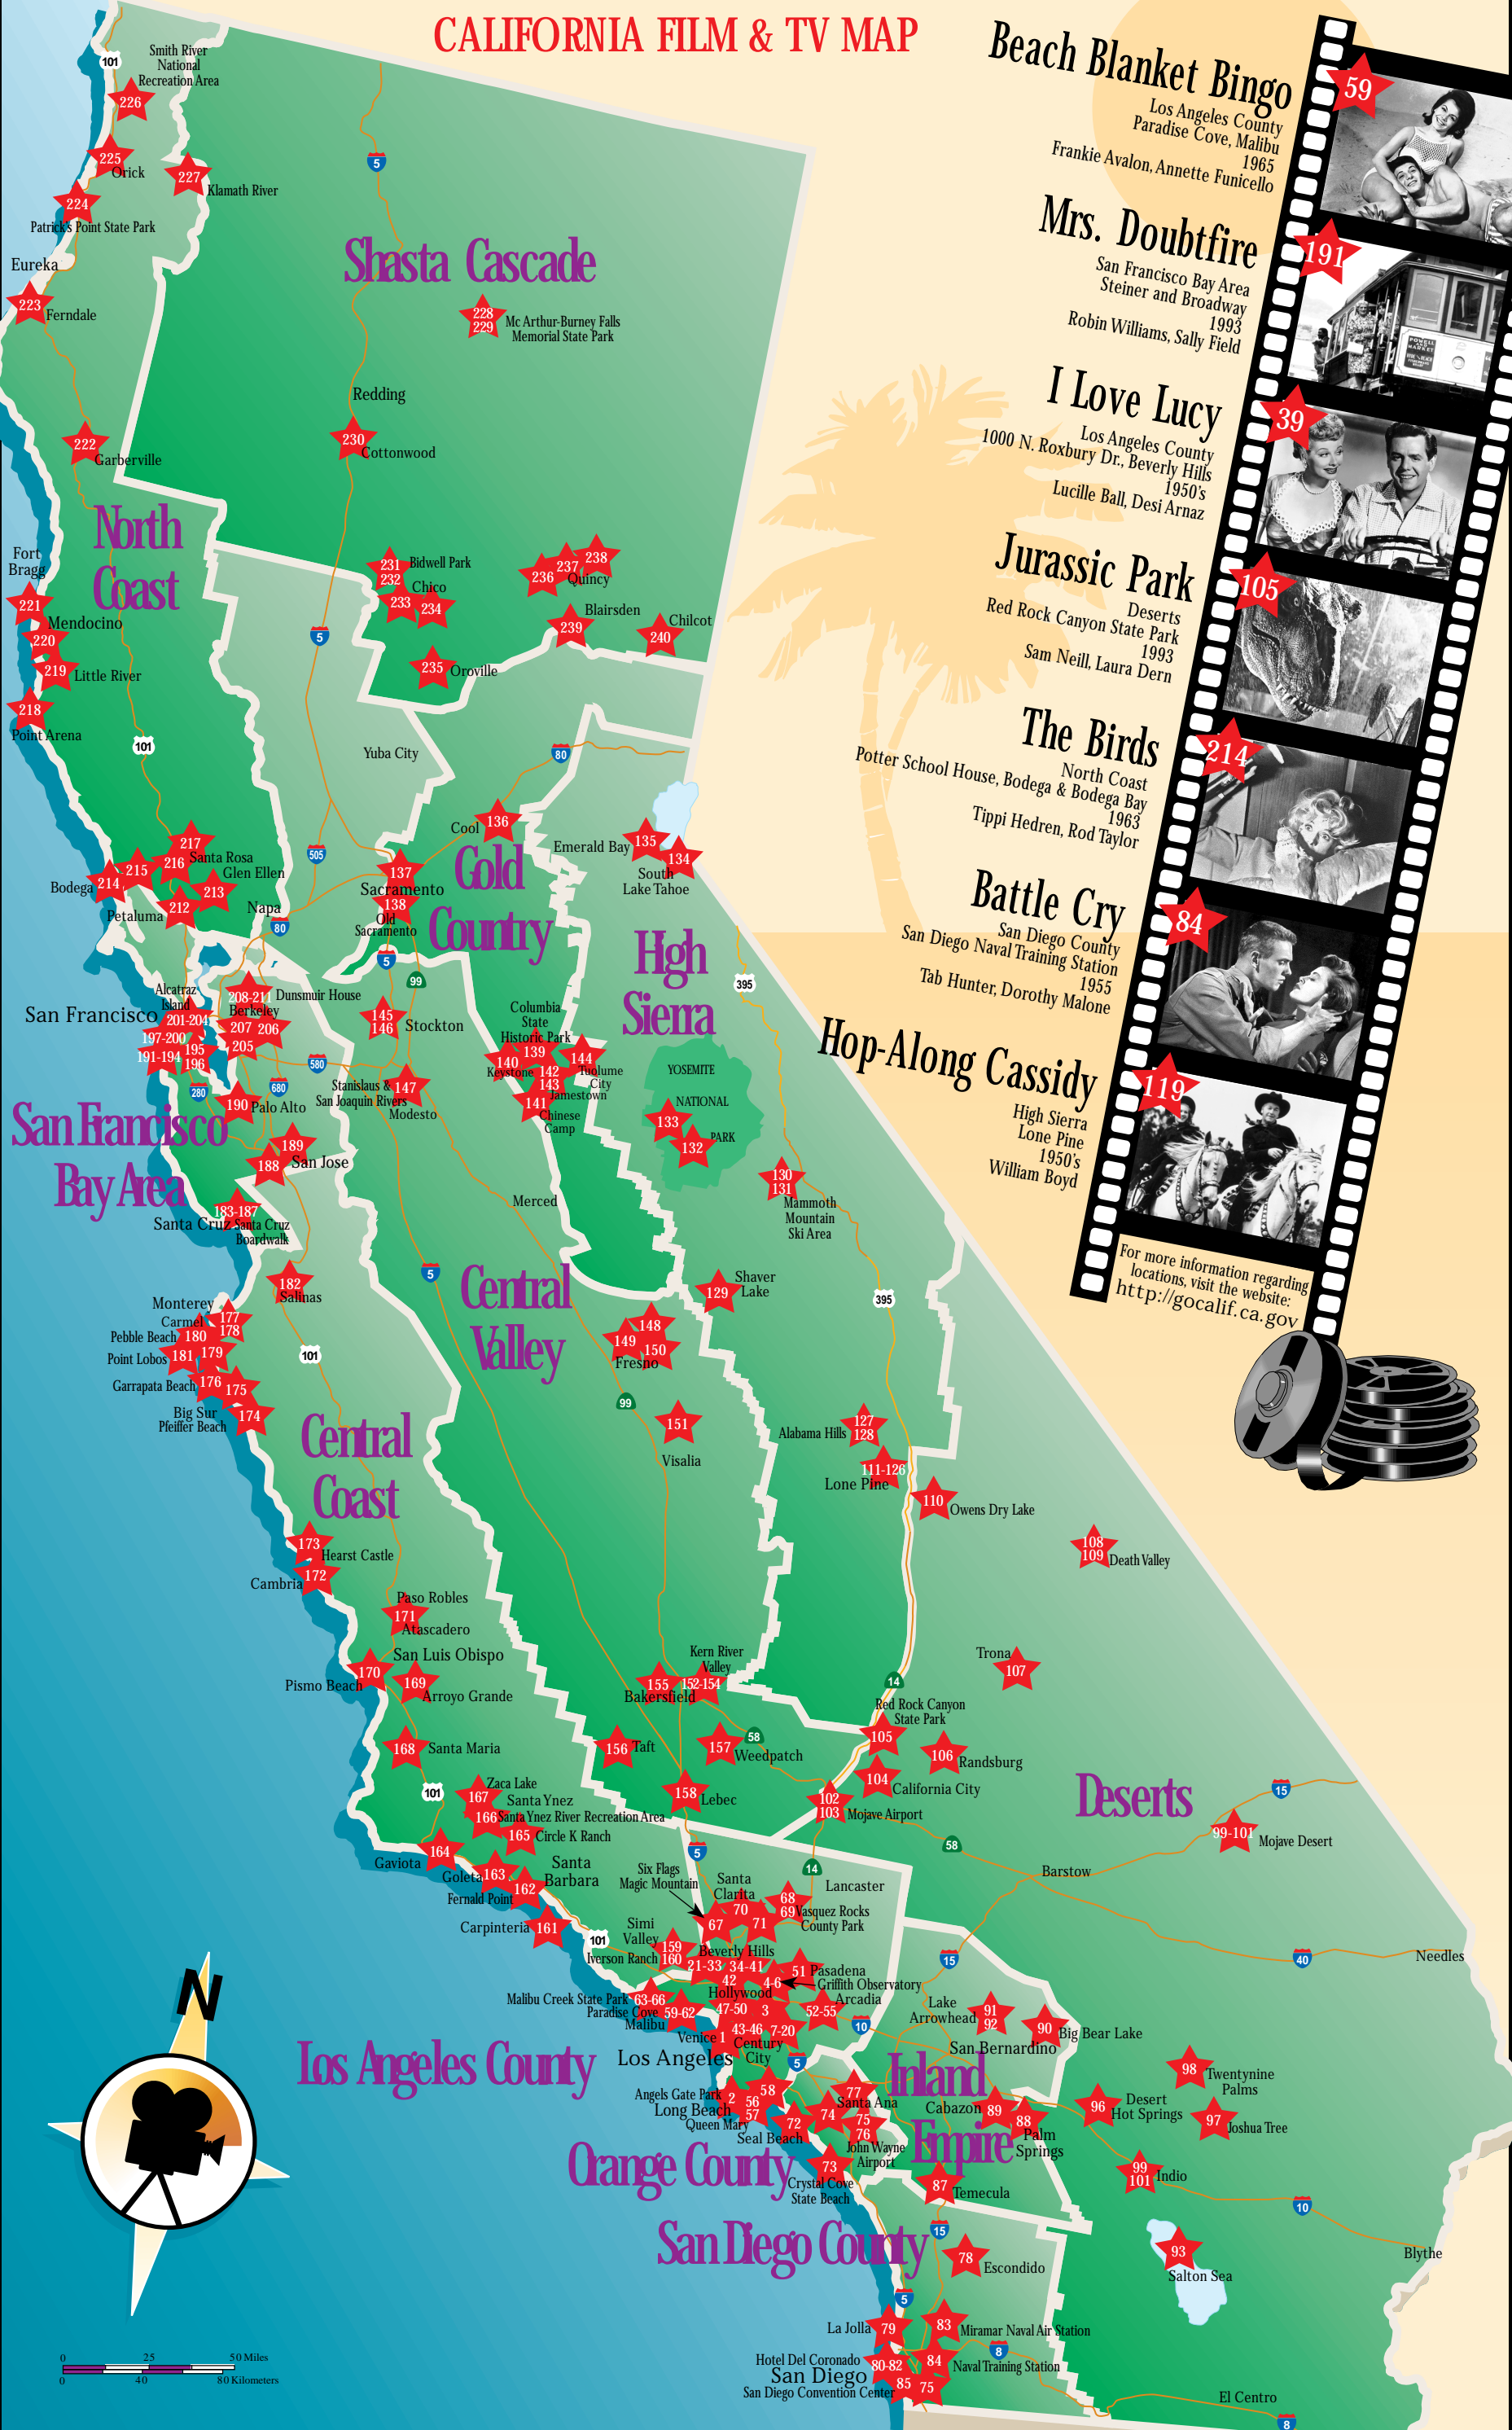

# HOLLYWOOD ON LOCATION

## CALIFORNIA FILM & TV MAP

**Beach Blanket Bingo**  
 Los Angeles County  
 Paradise Cove, Malibu  
 1965  
 Frankie Avalon, Annette Funicello

**Mrs. Doubtfire**  
 San Francisco Bay Area  
 Steiner and Broadway  
 1993  
 Robin Williams, Sally Field

**Hop-Along Cassidy**  
 High Sierra  
 Lone Pine  
 1950's  
 William Boyd

For more information regarding locations, visit the website:  
<http://gocalif.ca.gov>

# CALIFORNIA FILM & TV LOCATION INDEX

These locations represent only a fraction of the films shot in and around California. This list includes one location for each film/TV production. However most productions use multiple locations when filming.